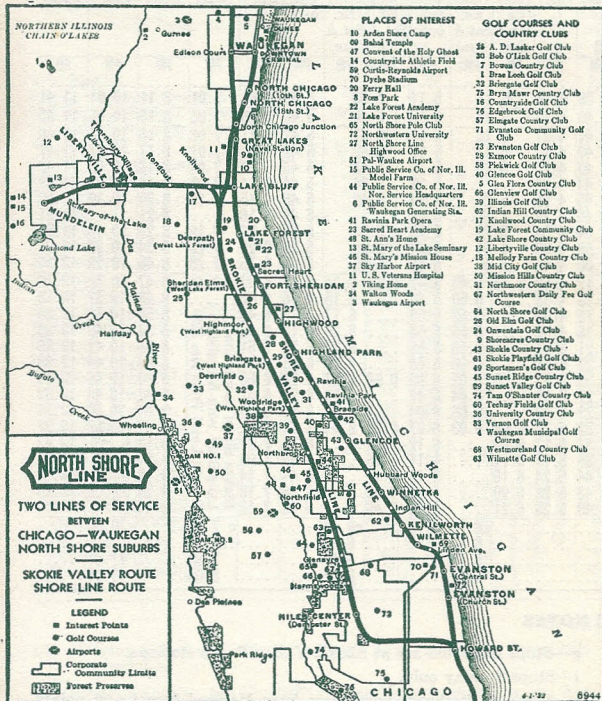

CHICAGO

Skokie Valley Suburbs

LIBERTYVILLE » » MUNDELEIN